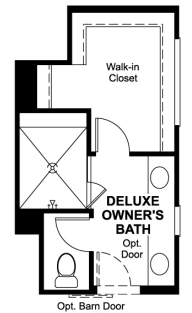

REDMOND

RICHMOND AMERICAN HOMES

Norton Plan

Approx. 2,070 sq. ft. | 2-Story | 4 Beds | 3 Baths | 2-Bay Garage

First Floor

Second Floor

Opt. Deluxe Owner's Bath

RichmondAmerican.com