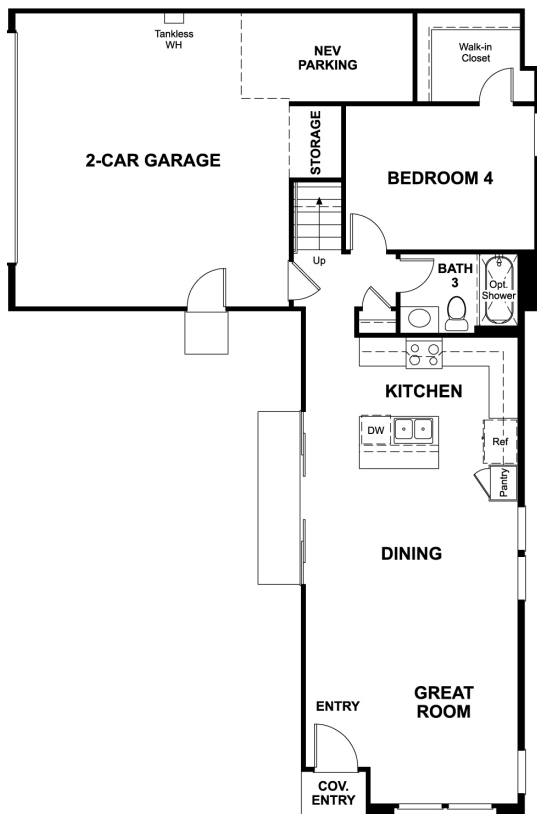

REDMOND

RICHMOND AMERICAN HOMES

Norton Plan

Approx. 2,070 sq. ft. | 2-Story | 4 Beds | 3 Baths | 2-Bay Garage

First Floor

Second Floor

Opt. Deluxe Owner's Bath

RichmondAmerican.com