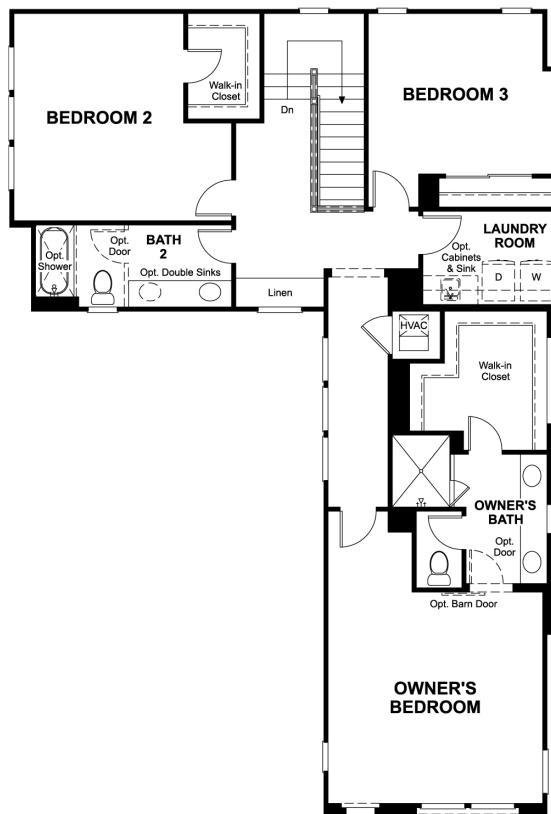

REDMOND

RICHMOND AMERICAN HOMES

Norton Plan

Approx. 2,070 sq. ft. | 2-Story | 4 Beds | 3 Baths | 2-Bay Garage

First Floor

Second Floor

Opt. Deluxe Owner's Bath

RichmondAmerican.com