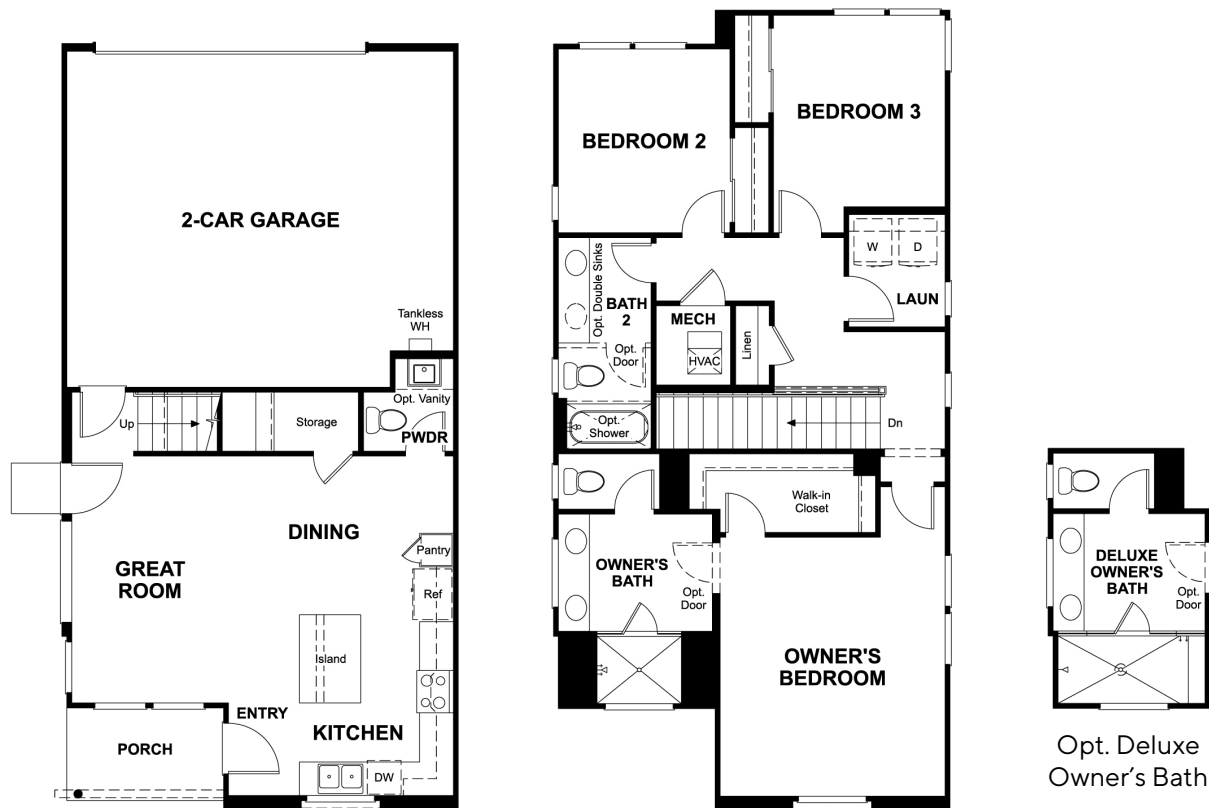

REDMOND

RICHMOND AMERICAN HOMES

Naylor Plan

Approx. 1,510 sq. ft. | 2-Story | 3 Beds | 2.5 Baths | 2-Bay Garage

First Floor

Second Floor

RichmondAmerican.com

Equal Housing Opportunity © 2021 Richmond American Homes. Actual homes as constructed may not contain the features and layouts depicted and may vary from photos, renderings and plans. Pricing shown may or may not include incentives offered for using financing services provided by HomeAmerican Mortgage Corporation. Features and options may not be available on all plans or at all communities. Homes depicted may not represent the lowest-priced homes in the community and may be shown with upgraded landscaping and optional features. Prices shown may not include charges for options, upgrades and/or lot premiums. Floorplans, elevations, features, plans, amenities, specifications and related information, and information concerning the pricing and availability of our homes, are subject to change without notice. (10/21)