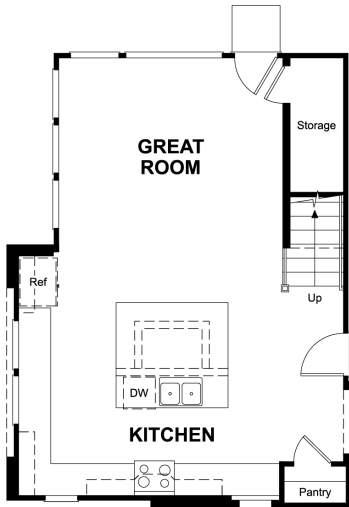

REDMOND

RICHMOND AMERICAN HOMES

Nassee Plan

Approx. 1,790 sq. ft. | 2-Story | 3 Beds | 2.5 Baths | 2-Bay Garage

Opt. Extended Kitchen Island

Opt. Deluxe Owner's Bath

First Floor

Second Floor