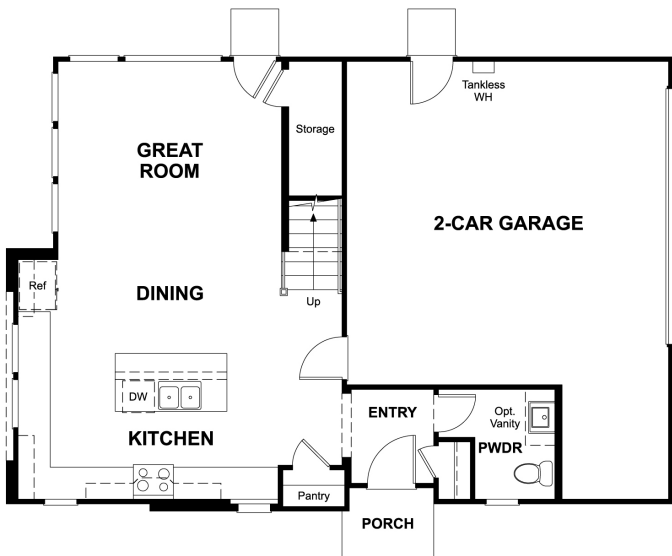

REDMOND

RICHMOND AMERICAN HOMES

Nassee Plan

Approx. 1,790 sq. ft. | 2-Story | 3 Beds | 2.5 Baths | 2-Bay Garage

Opt. Extended Kitchen Island

Opt. Deluxe Owner's Bath

First Floor

Second Floor