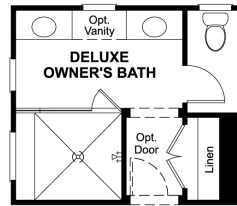

REDMOND

RICHMOND AMERICAN HOMES

Nassee Plan

Approx. 1,790 sq. ft. | 2-Story | 3 Beds | 2.5 Baths | 2-Bay Garage

Opt. Extended Kitchen Island

Opt. Deluxe Owner's Bath

First Floor

Second Floor