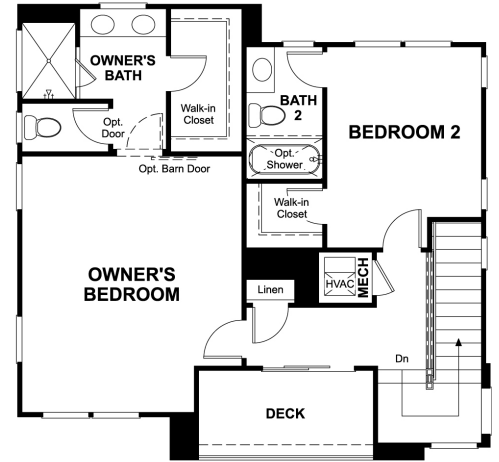

REDMOND

RICHMOND AMERICAN HOMES

Nevelt Plan

Approx. 1,760 sq. ft. | 3-Story | 3 Beds | 3 Baths | 2-Bay Garage

Opt. Deluxe Owner's Bath

First Floor

Second Floor

Third Floor