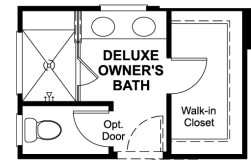

REDMOND

RICHMOND AMERICAN HOMES

Nevelt Plan

Approx. 1,760 sq. ft. | 3-Story | 3 Beds | 3 Baths | 2-Bay Garage

Opt. Deluxe Owner's Bath

First Floor

Second Floor

Third Floor