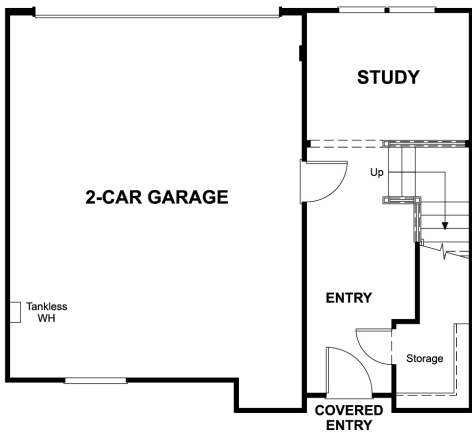

REDMOND

RICHMOND AMERICAN HOMES

Nevelt Plan

Approx. 1,760 sq. ft. | 3-Story | 3 Beds | 3 Baths | 2-Bay Garage

Opt. Deluxe Owner's Bath

First Floor

Second Floor

Third Floor