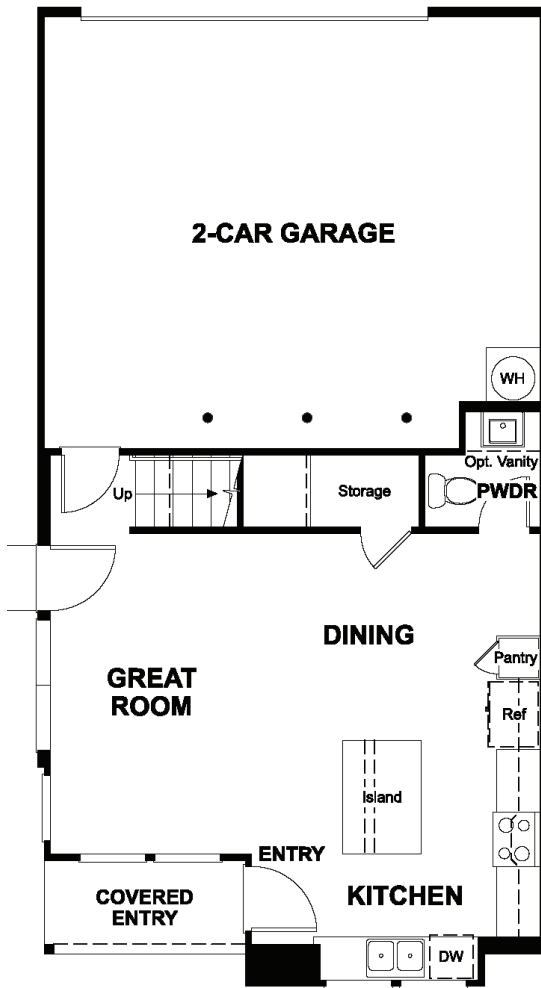

LUMIN

RICHMOND AMERICAN HOMES

Naylor

Approx. 1,500 sq. ft. | 3 Bed | 2.5 Bath | 2-Bay Garage | Two-Story

FIRST FLOOR

SECOND FLOOR

RichmondAmerican.com

Floor plans and renderings are conceptual drawings and may vary from actual plans and homes as built. Options and features may not be available on all homes and are subject to change without notice. Actual homes may vary from photos and/or drawings which show upgraded landscaping and may not represent the lowest-priced homes in the community. Features may include optional upgrades and may not be available on all homes. Prices, specifications and availability are subject to change without notice. Square footage is approximate and subject to change without notice. ©2026 Richmond American Homes, Richmond American Homes of Maryland, Inc., California Department of Real Estate - Real Estate Broker, Corporation License Number 01842595. (03/2026)