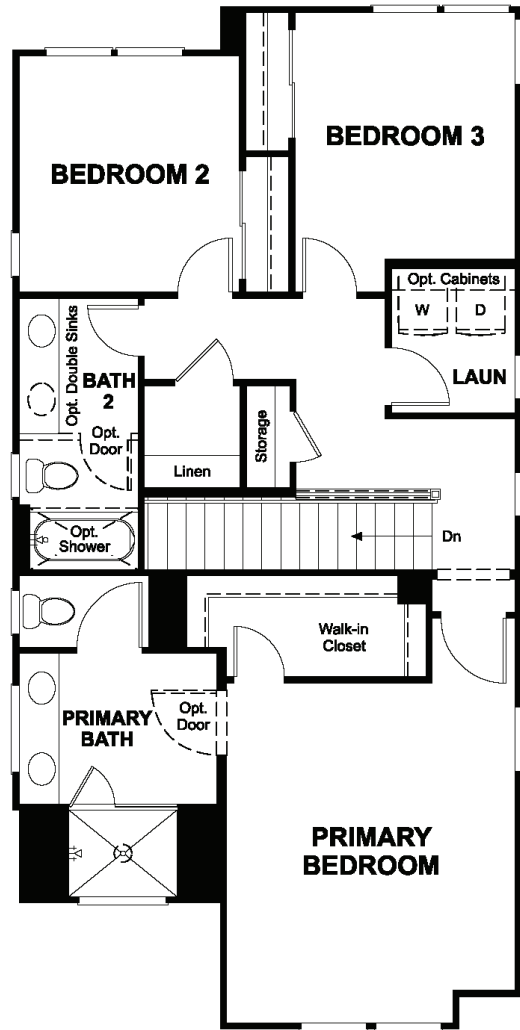

LUMIN

RICHMOND AMERICAN HOMES

Naylor

Approx. 1,500 sq. ft. | 3 Bed | 2.5 Bath | 2-Bay Garage | Two-Story

FIRST FLOOR

SECOND FLOOR

RichmondAmerican.com

Floor plans and renderings are conceptual drawings and may vary from actual plans and homes as built. Options and features may not be available on all homes and are subject to change without notice. Actual homes may vary from photos and/or drawings which show upgraded landscaping and may not represent the lowest-priced homes in the community. Features may include optional upgrades and may not be available on all homes. Prices, specifications and availability are subject to change without notice. Square footage is approximate and subject to change without notice. ©2026 Richmond American Homes, Richmond American Homes of Maryland, Inc., California Department of Real Estate - Real Estate Broker, Corporation License Number 01842595. (03/2026)