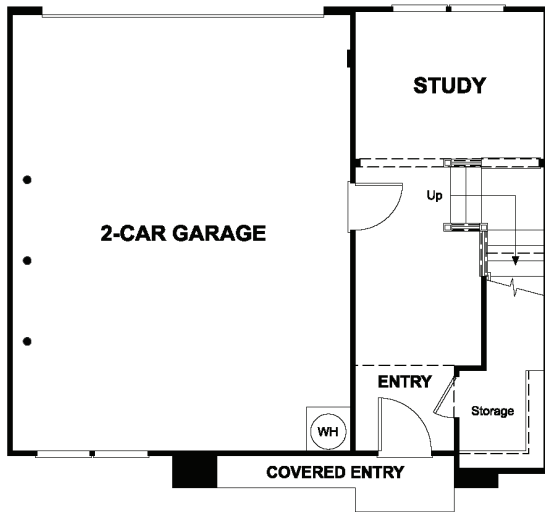

LUMIN

RICHMOND AMERICAN HOMES

Nevett

Approx. 1,816 sq. ft. | 3 Bed | 3 Bath | 2-Bay Garage | Three-Story

SECOND FLOOR

THIRD FLOOR

FIRST FLOOR

RICHMOND
AMERICAN HOMES | RichmondAmerican.com