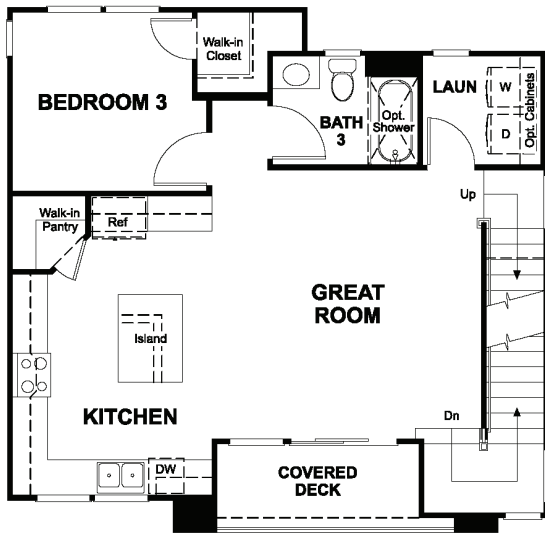

LUMIN

RICHMOND AMERICAN HOMES

Nevett

Approx. 1,816 sq. ft. | 3 Bed | 3 Bath | 2-Bay Garage | Three-Story

SECOND FLOOR

THIRD FLOOR

FIRST FLOOR

RICHMOND
AMERICAN HOMES | RichmondAmerican.com