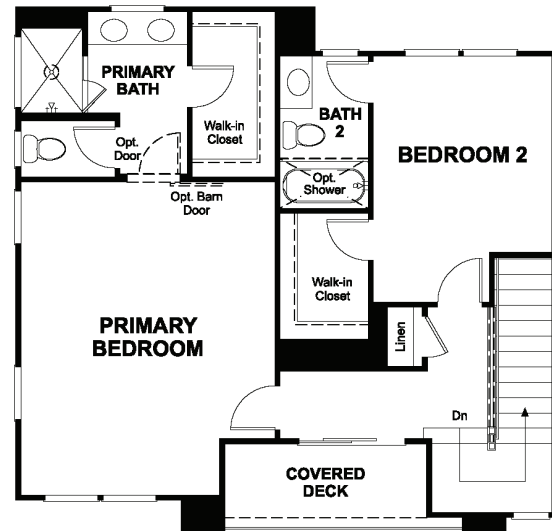

LUMIN

RICHMOND AMERICAN HOMES

Nevett

Approx. 1,816 sq. ft. | 3 Bed | 3 Bath | 2-Bay Garage | Three-Story

SECOND FLOOR

THIRD FLOOR

FIRST FLOOR

RICHMOND
AMERICAN HOMES | RichmondAmerican.com