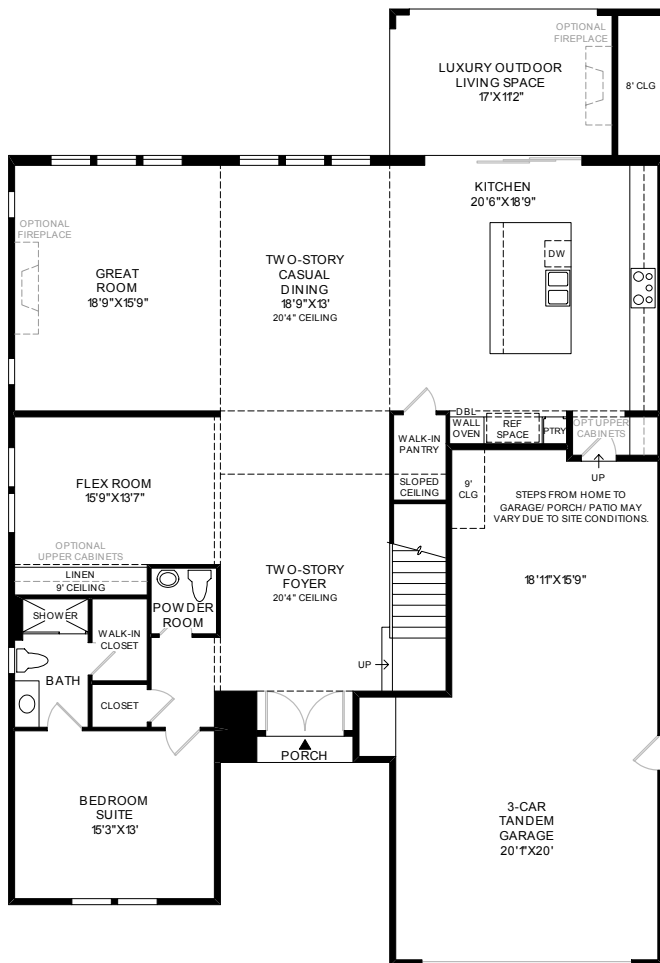

VOLARA

TOLL BROTHERS

Circe

Approx. 4,102 sq. ft. | 2-Story | 5 Beds | 4.5 Baths | 3-Car Tandem Garage

First Floor (10' ceilings)

Second Floor (9' ceilings)

Toll Brothers | tollbrothers.com
AMERICA'S LUXURY HOME BUILDER®

Valencia®
FIVEPOINT.

Photographs, renderings, and floor plans are for representational purposes only and may not reflect the exact features or dimensions of your home. All dimensions are subject to field variations. Some design features and options shown may not be offered in your community and may vary by elevation selected. All options to be included in your home must be specified in an Exhibit B to the Agreement of Sale. All Toll Brothers floor plans and designs are copyrighted. All rights reserved and strictly enforced. This is not an offering where prohibited by law. Please consult our sales representative for details.