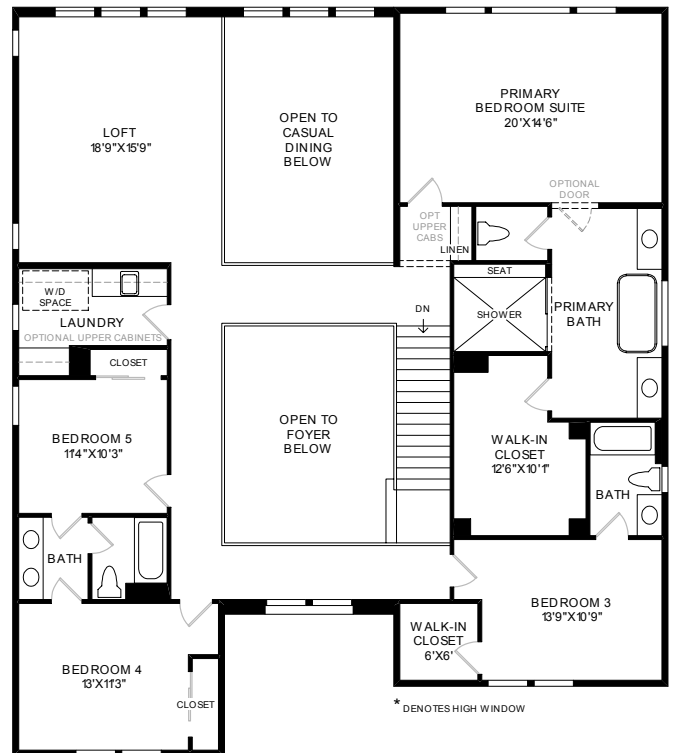

VOLARA

TOLL BROTHERS

Circe

Approx. 4,102 sq. ft. | 2-Story | 5 Beds | 4.5 Baths | 3-Car Tandem Garage

First Floor (10' ceilings)

Second Floor (9' ceilings)

Toll Brothers | tollbrothers.com
AMERICA'S LUXURY HOME BUILDER®

Valencia®
FIVEPOINT.

Photographs, renderings, and floor plans are for representational purposes only and may not reflect the exact features or dimensions of your home. All dimensions are subject to field variations. Some design features and options shown may not be offered in your community and may vary by elevation selected. All options to be included in your home must be specified in an Exhibit B to the Agreement of Sale. All Toll Brothers floor plans and designs are copyrighted. All rights reserved and strictly enforced. This is not an offering where prohibited by law. Please consult our sales representative for details.